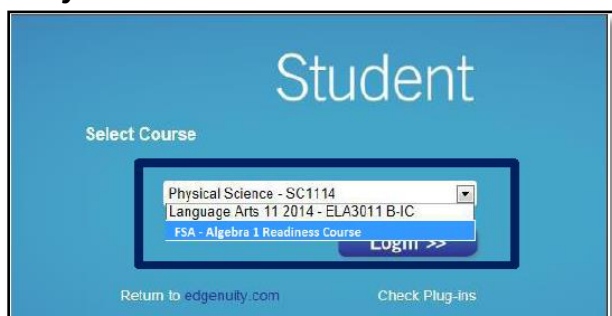

Note: Be sure to log off when you are done working.