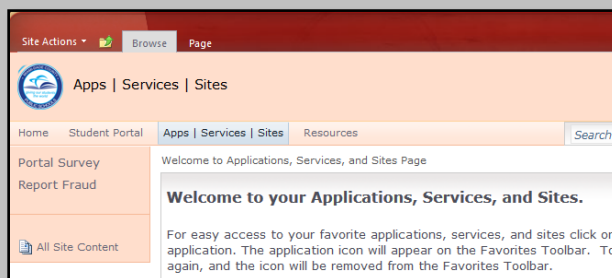

To access the Edgenuity FSA-Algebra 1 and Geometry Readiness Courses

STEP 1: Log onto your student portal

STEP 2: Select the Apps/Services/Sites tab near the top of the page

STEP 3: Go to the Edgenuity Tile

STEP 4: If you have one course assigned, you will automatically be logged into Edgenuity and taken to the Lobby. Course Name: e.g. FSA – Algebra 1 Readiness Course

STEP 5: If you are assigned to more than one course, you must select one course to work on before entering the Edgenuity platform. Using the dropdown menu, select a course, and then click on Login>> to be taken to the Lobby. From there, you will click on the course name under My Course List and Next Activity to begin working.